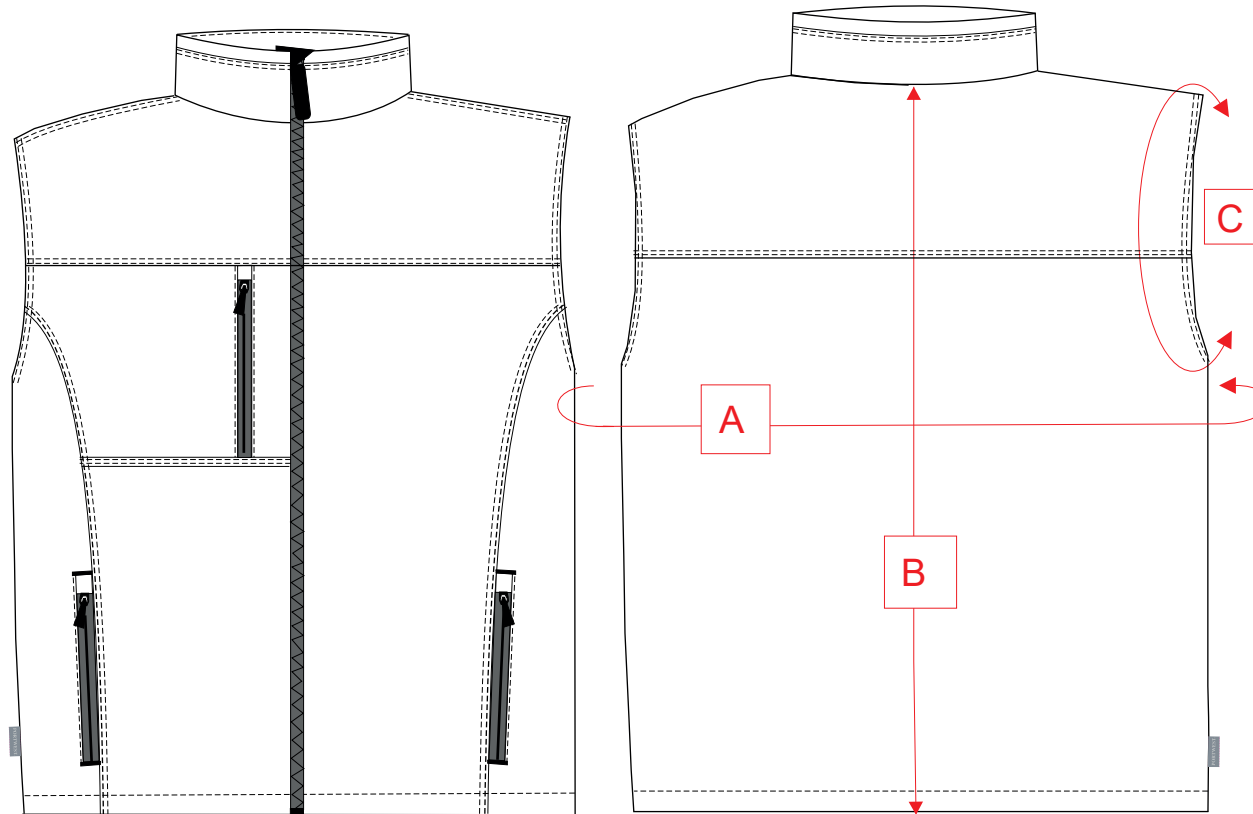

STYLE NO: TK51	DESCRIPTION: Softshell Bodywarmer
----------------	-----------------------------------

The Measurements Plus Tolerance only									
	Code	Small	Medium	Large	Xlarge	XXL	3XL	4XL	5XL
To Fit Chest		92-96	100-104	108-112	116-124	128-132	136-140	144-148	152-160
Chest	A	114	122	130	138	146	154	162	170
Nape to hem	B	70	70	72	72	72	74	74	74
Armhole Circumference	C	55	57	59	61	63	65	67	69