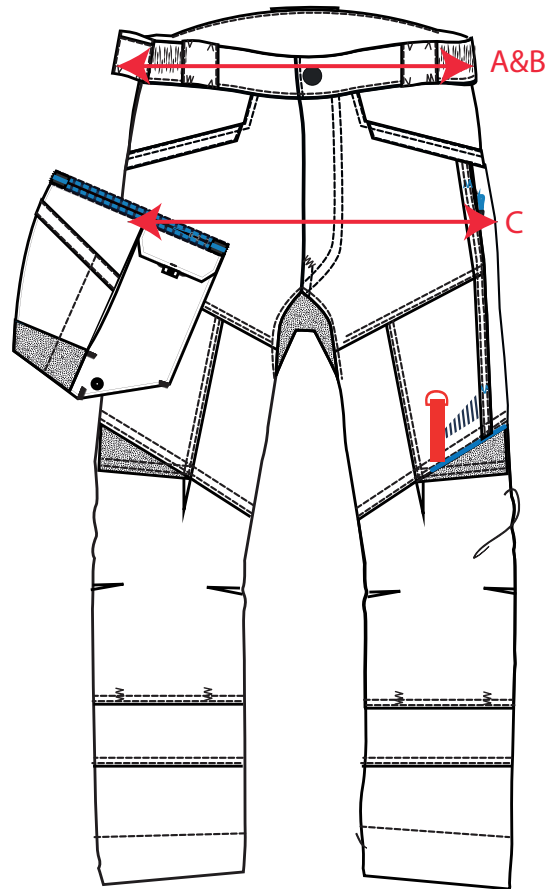

STYLE NO: T702

DESCRIPTION: WX3 Holster Trousers

Description		28	30	32	33	34	36	38	40	41	42	44	46	48
Waist - relaxed	A	36.50	39.00	41.50	42.75	44.00	46.50	49.00	51.50	52.75	54.00	56.50	59.00	61.50
Waist - extended	B	41.50	44.00	46.50	47.75	49.00	51.50	54.00	56.50	57.75	59.00	61.50	64.00	66.50
Seat	C	48.50	51.00	53.50	54.75	56.00	58.50	61.00	63.50	64.75	66.00	68.50	71.00	73.50
Inner Leg Length - Regular	D	79.00	79.00	79.00	79.00	79.00	79.00	79.00	79.00	79.00	79.00	79.00	79.00	79.00