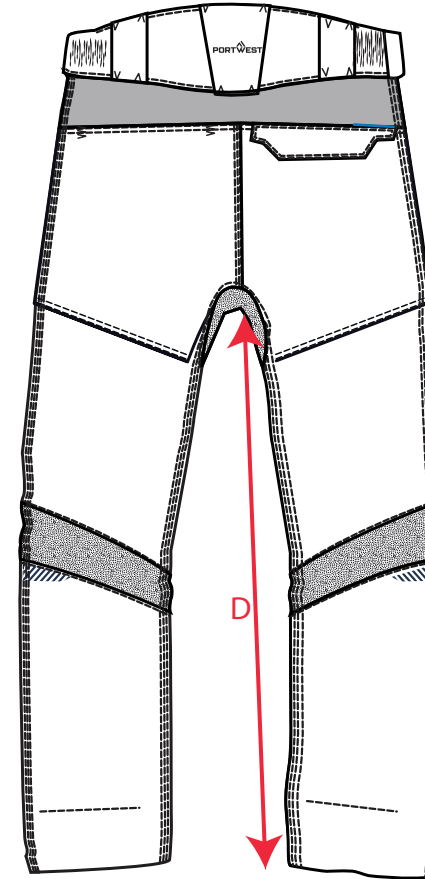

STYLE NO: T702

DESCRIPTION: WX3 Holster Trousers

Description		28	30	32	33	34	36	38	40	41	42	44	46	48
Waist - relaxed	A	36.50	39.00	41.50	42.75	44.00	46.50	49.00	51.50	52.75	54.00	56.50	59.00	61.50
Waist - extended	B	41.50	44.00	46.50	47.75	49.00	51.50	54.00	56.50	57.75	59.00	61.50	64.00	66.50
Seat	C	48.50	51.00	53.50	54.75	56.00	58.50	61.00	63.50	64.75	66.00	68.50	71.00	73.50
Inner Leg Length - Regular	D	79.00	79.00	79.00	79.00	79.00	79.00	79.00	79.00	79.00	79.00	79.00	79.00	79.00