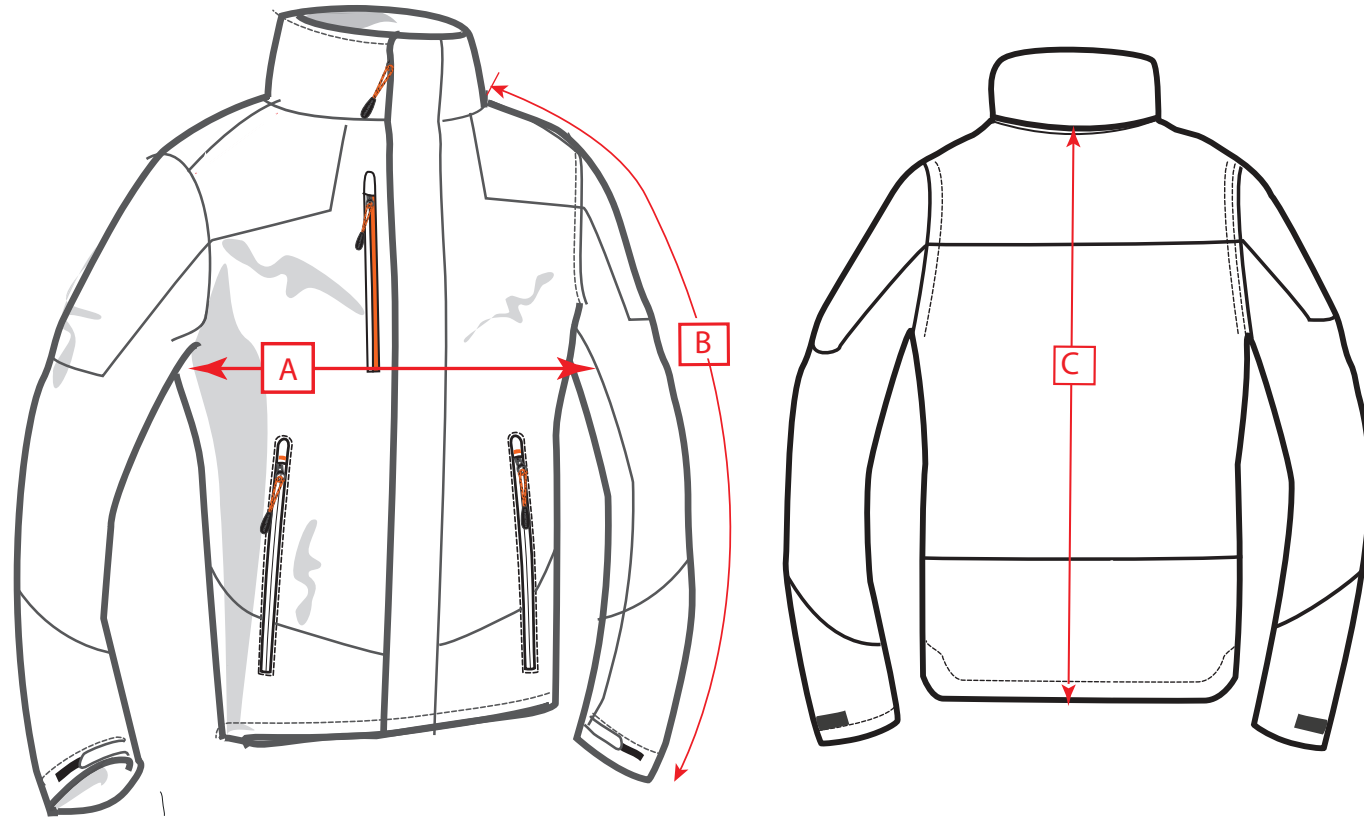

STYLE NO: S555	DESCRIPTION: Outcoach Jacket
----------------	------------------------------

Size	XS	S	M	L	XL	2XL	3XL	4XL	5XL	6XL	7XL	
Code	80-88	92-96	100-104	108-112	116-124	128-132	136-140	144-148	152-160	164-172	176-184	
1/2 Chest	A	51.5	55	58.5	62	65.5	69	72.5	76	79.5	83	86.5
Sleeve Length SNP to cuff end	B	79.5	81	82.5	84	85.5	87	88.5	90	91.5	93	94.5
Centre Back Length	C	78	79	80	81	82	83	84	85	86	87	88