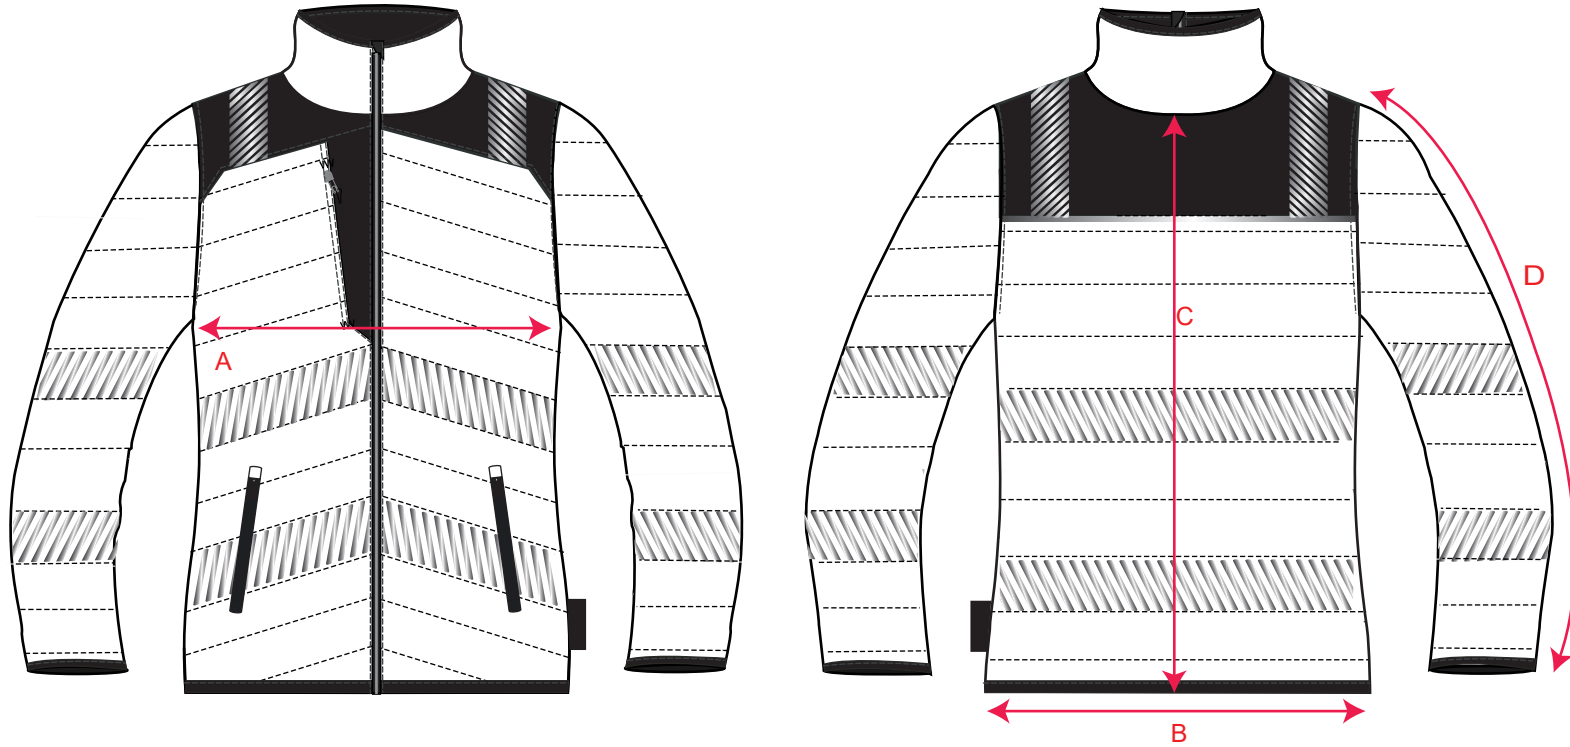

STYLE PW371
NO:

DESCRIPTION: PW3 Hi-Vis Baffle

		XS	S	M	L	XL	XXL	3XL	4XL	5XL	Tolerance (+)
A	Chest (2.5cm below the armhole)	50	54	58	62	66	70	74	78	82	1
B	Hem width relaxed	47	51	55	59	63	67	71	75	79	1
C	Body Length (Cb neck to back hem, excl. collar)	68	69	70	71	72	73	74	75	76	1
D	Sleeve length (crown to cuff)	63.5	64.5	65.5	67	68.5	69.5	70.5	71.5	72.5	1