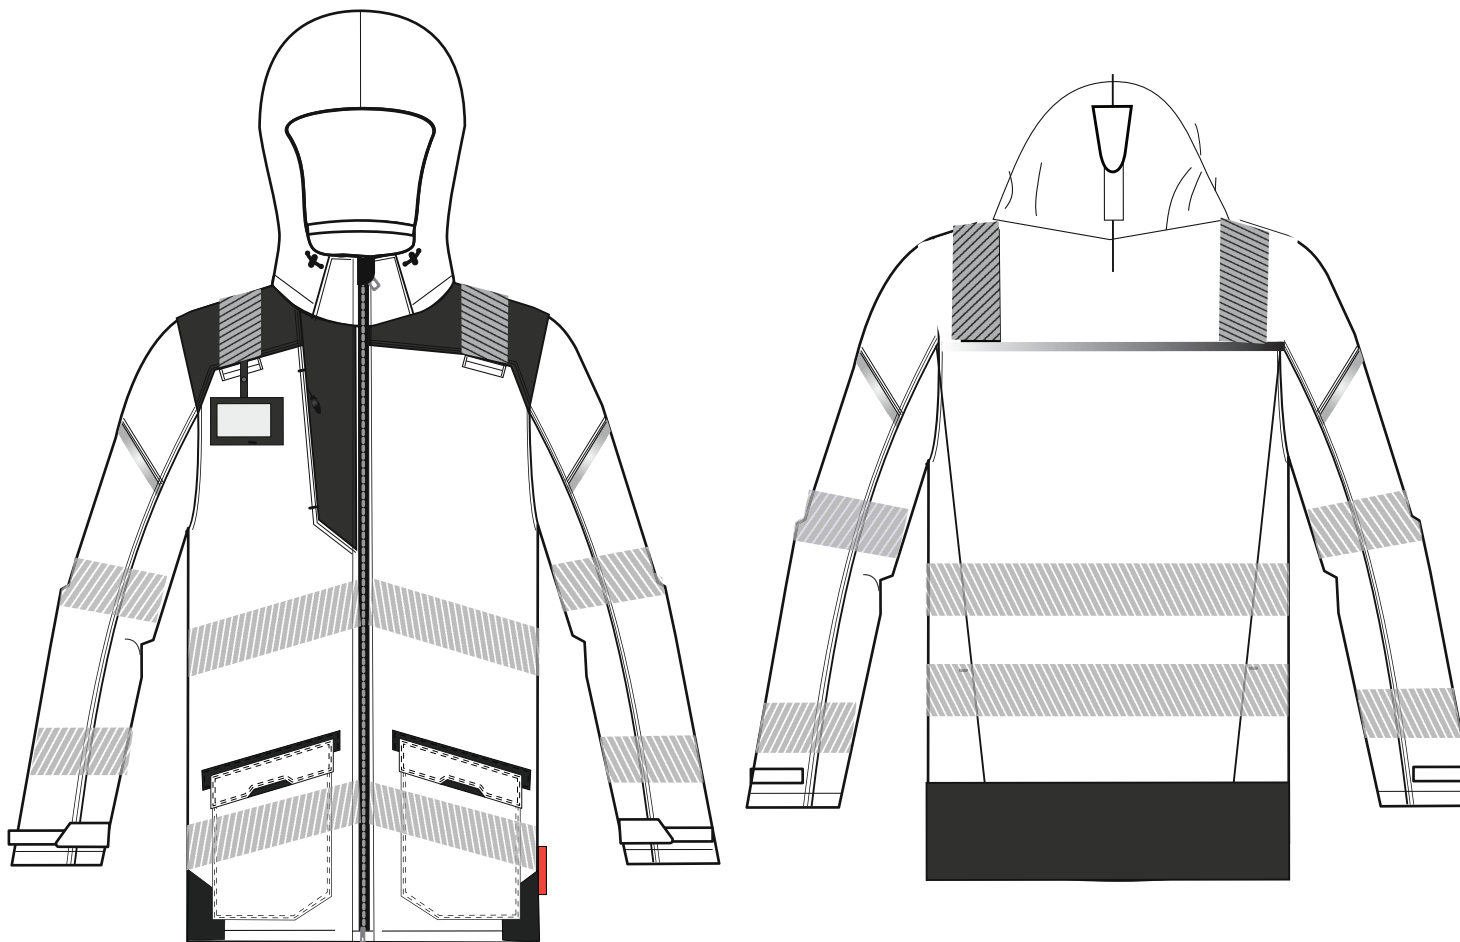

STYLE NO: PW367 DESCRIPTION: 5 IN 1 Parka Jacket

Measure No.		82-88cm	92-96cm	100-104cm	108-112cm	116-124cm	128-132cm	136-140cm	144-148cm	152-160cm
	OUTER SHELL JACKET - Measurement Description	XS	S	M	L	XL	XXL	3XL	4XL	5XL
1.00	Chest	103.00	111.00	119.00	127.00	135.00	143.00	151.00	159.00	171.00
2.00	Back length	81.00	82.00	82.00	82.00	82.00	83.00	83.00	83.00	84.00
3.00	Sleeve length- Crown to cuff	67.50	68.50	69.50	70.50	71.50	72.50	73.50	74.50	75.50