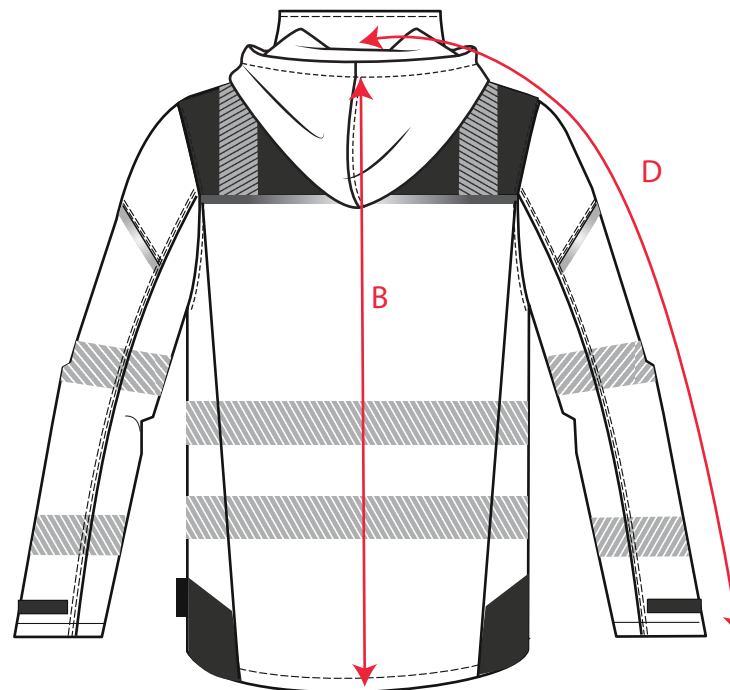

PORTWEST[®] SIZE CHART

STYLE NO: **PW365** DESCRIPTION: PW3 Hivis 3-in-1 Jacket

		SMALL	MEDIUM	LARGE	X LARGE	2X LARGE	3X LARGE	4X LARGE	5X LARGE
A	Jacket Chest	56.5	60.5	64.5	68.5	72.5	76.5	80.5	86.5
B	Centre Back length	81.25	82.75	84.25	85.75	87.25	88.75	90.25	91.75
C	Bottom Hem	54	58	62	66	70	74	78	84
D	Sleeve length from CB	91	93	95	97	99	101	103	105