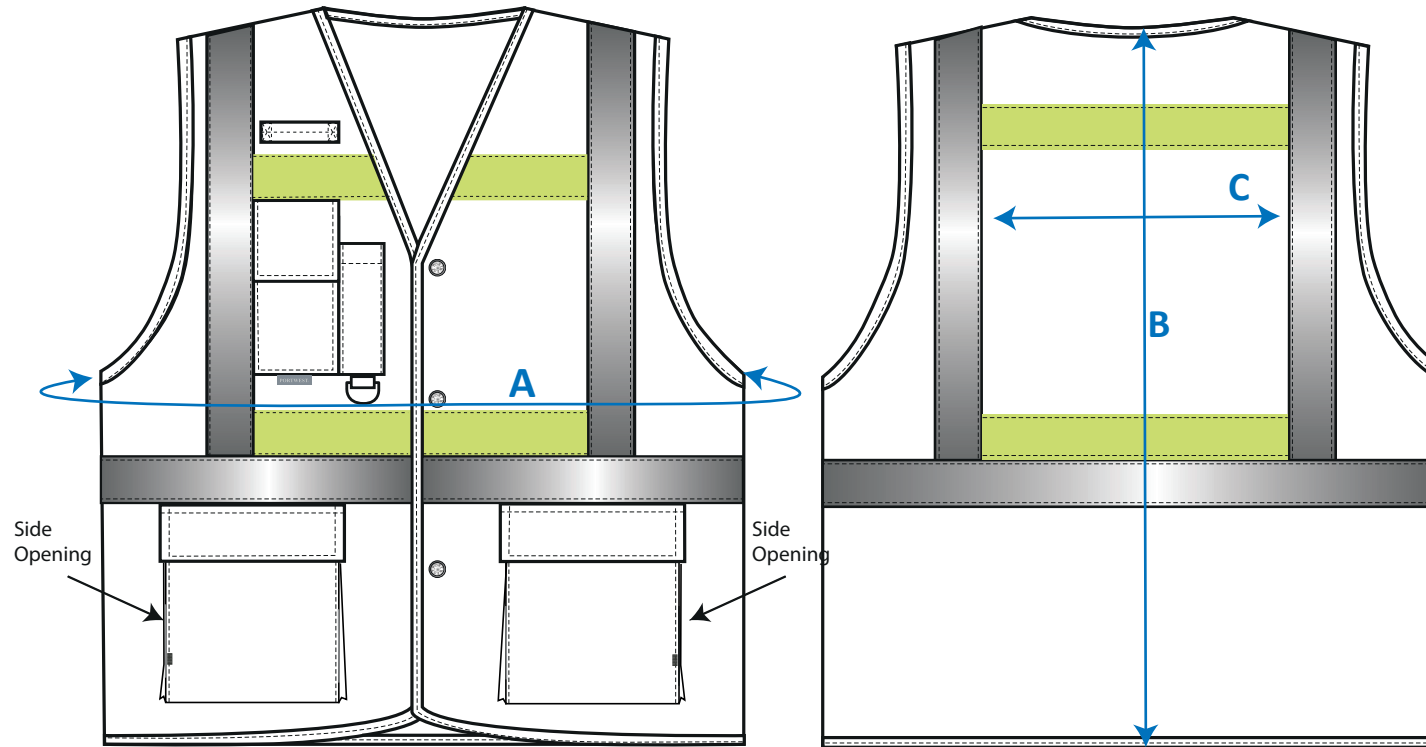

STYLE NO: G476

DESCRIPTION: Glowtex Hi-Vis Vest

FABRIC: 100% Polyester

COLOUR: Yellow / Orange

Measurements in cm:											
To Fit Chest	80-88	92-96	100-104	108-112	116-124	128-132	136-140	144-148	152-160	164-172	176-184
	XS	S	M	L	XL	XXL	3XL	4XL	5XL	6XL	7XL
A Garment chest	98	106	114	122	134	142	150	158	170	182	194
B Centre back length	76	76	76	76	76	76	76	76	76	76	76
C Distance between vertical bands of reflective tape	27	29	31	33	35	37	39	40.5	42	44	46

STYLE
NO: TBC

DESCRIPTION: Quote 26330

FABRIC: 100% Polyester Warp Knit 125gsm

COLOUR: Yellow

STYLE
NO: TBC

DESCRIPTION: Quote 26330

FABRIC: 100% Polyester Warp Knit 125gsm

COLOUR: Yellow

STYLE
NO: G475

DESCRIPTION: Hi-Vis Glowtex Executive Jacket

FABRIC: 100% Polyester Warp Knit 125gsm

COLOUR: **Orange**

STYLE
NO: G475

DESCRIPTION: Hi-Vis Glowtex Executive Jacket

FABRIC: 100% Polyester Warp Knit 125gsm