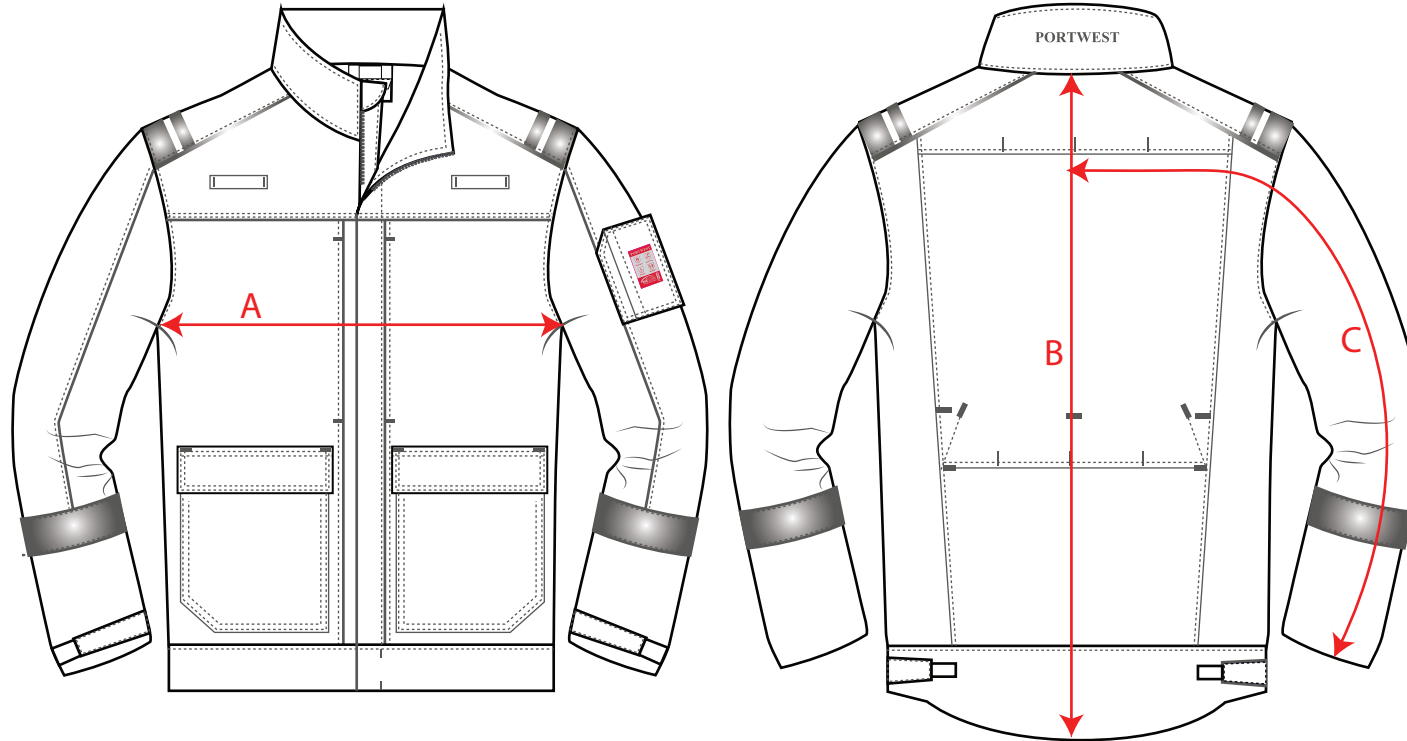

STYLE NO: **PR001** DESCRIPTION: Bizflame Plus Lightweight Stretch Panelled Jacket

DESCRIPTION		S	M	L	XL	XXL	3XL	Tol
Chest	A	108	116	124	136	144	152	1
Centre Back Jacket Length	B	75	75	76	78	79	81	1
Sleeve Length 12cm Below Neck	C	86	87	88	89	90	91	1