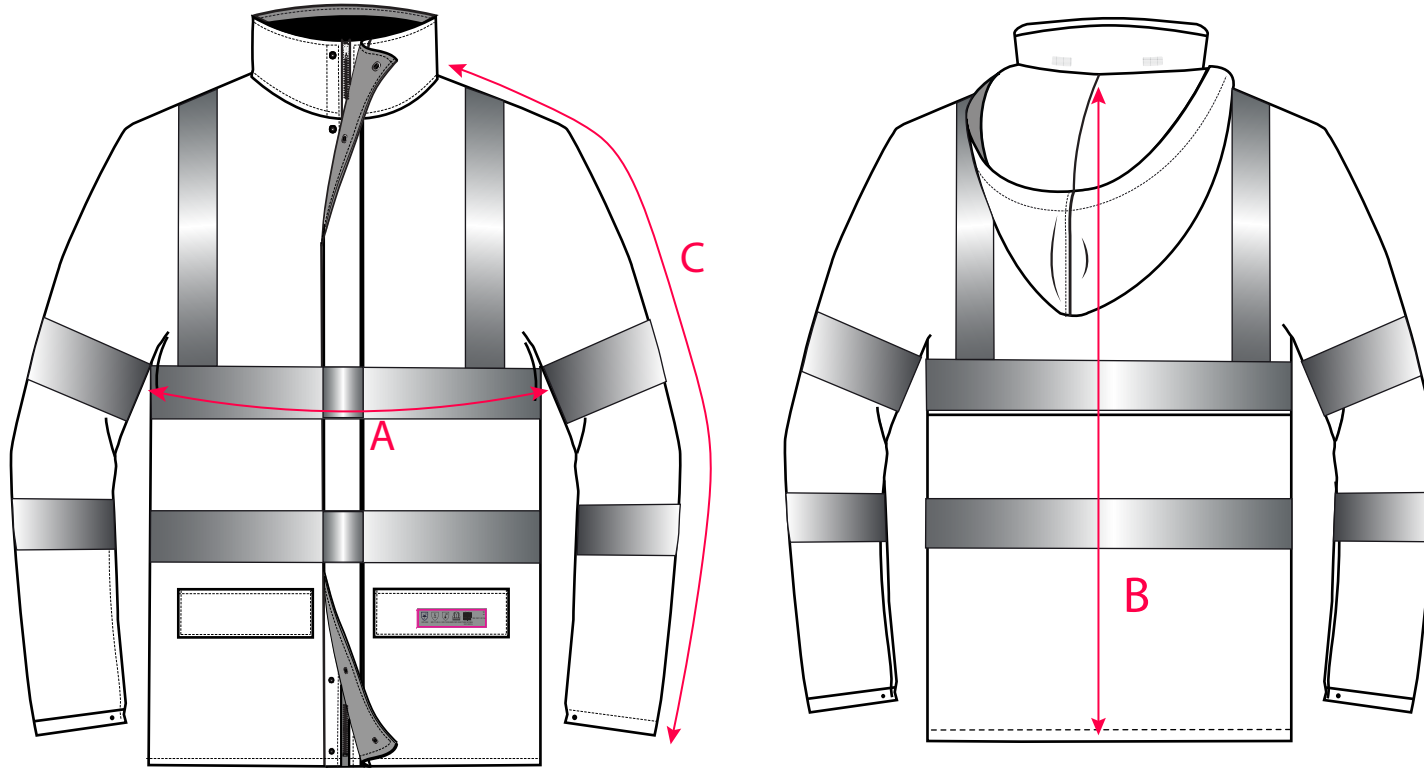

BASE STYLE: FR41

DESCRIPTION: Sealtex Flame Hi-Vis FR Jacket

FABRIC: 100% Polyester

Orange, yellow

Descriptions		XS	S	M	L	XL	XXL	3XL	4XL	5XL
Chest Width	A	106.00	114.00	122.00	130.00	138.00	146.00	154.00	162.00	170.00
Back Length	B	82.00	83.00	84.00	85.00	86.00	87.00	88.00	89.00	90.00
sleeve length	C	81.00	82.00	83.00	84.00	85.00	86.00	87.00	88.00	89.00