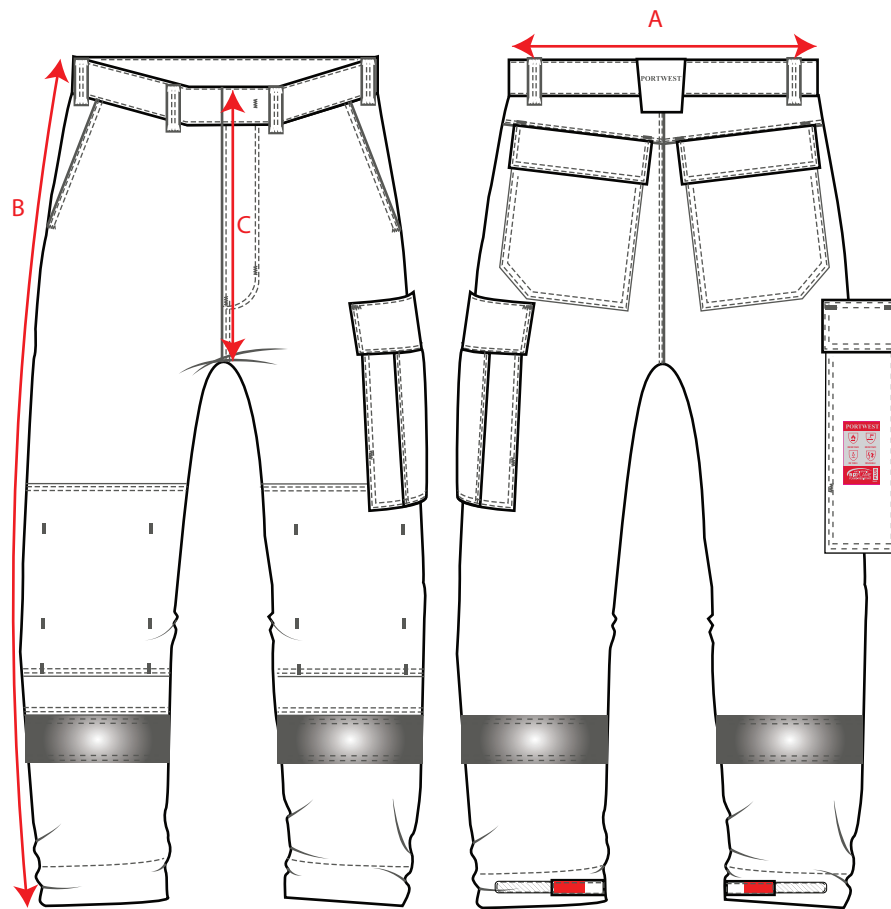

STYLE NO: **PR2001** DESCRIPTION: Bizflame Plus Lightweight Stretch Panelled Trouser

DESCRIPTION		S	M	L	XL	XXL	3XL	Tol
Waist Relaxed	A	75	83	91	99	107	115	1
Outside Leg Incl. Waistband	B	105	106	107	108	109	110	1
Front Rise Excl. Waistband	C	21.5	22.5	23.5	24.5	25.5	26.5	0.5