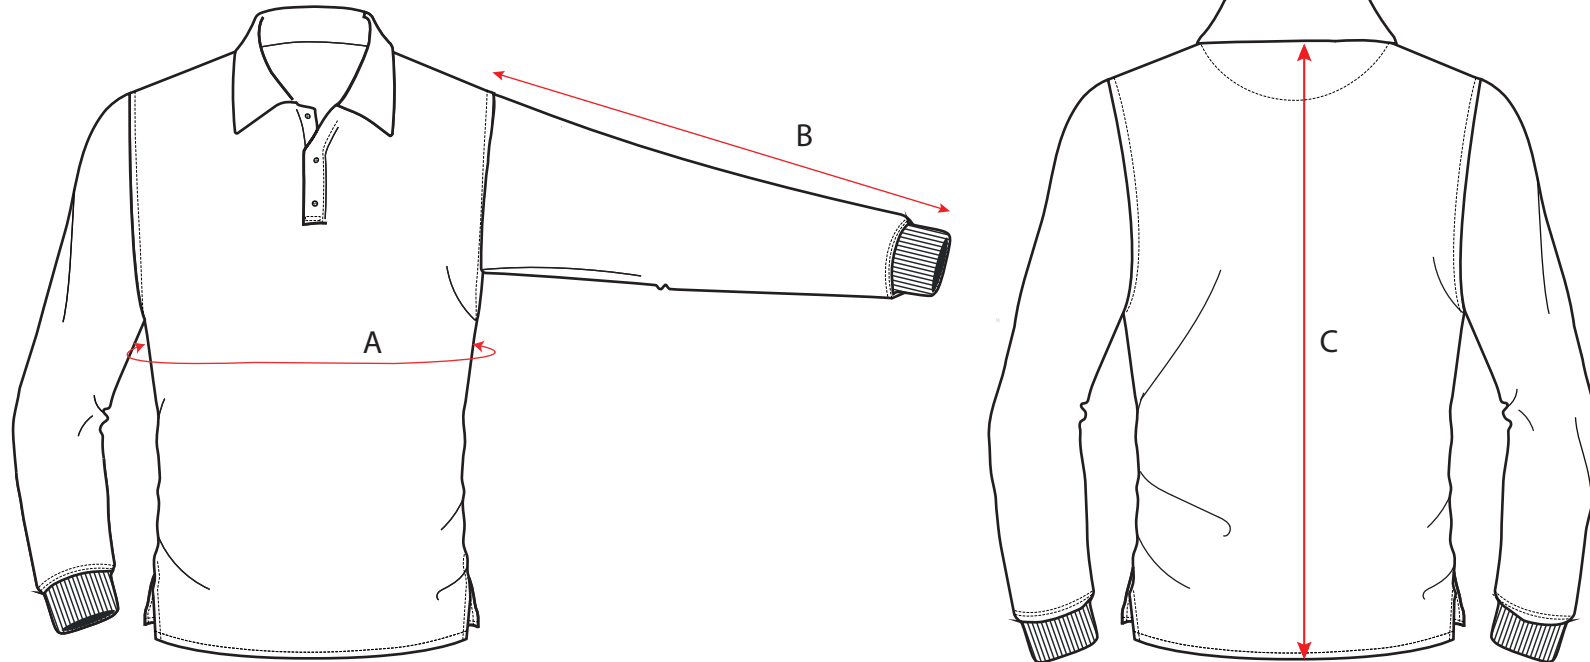

STYLE NO: FR10

DESCRIPTION: FR and Anti-static Polo Shirt

AREA		XS	S	M	L	XL	XXL	3XL	4XL	5XL
Chest	A	94	102	110	118	126	134	142	150	162
Sleeve length (incl.Cuff)	B	56	57	58	59	60	61	62	63	64
Centre Back Length	C	76	76	76	76	76	76	78	78	80