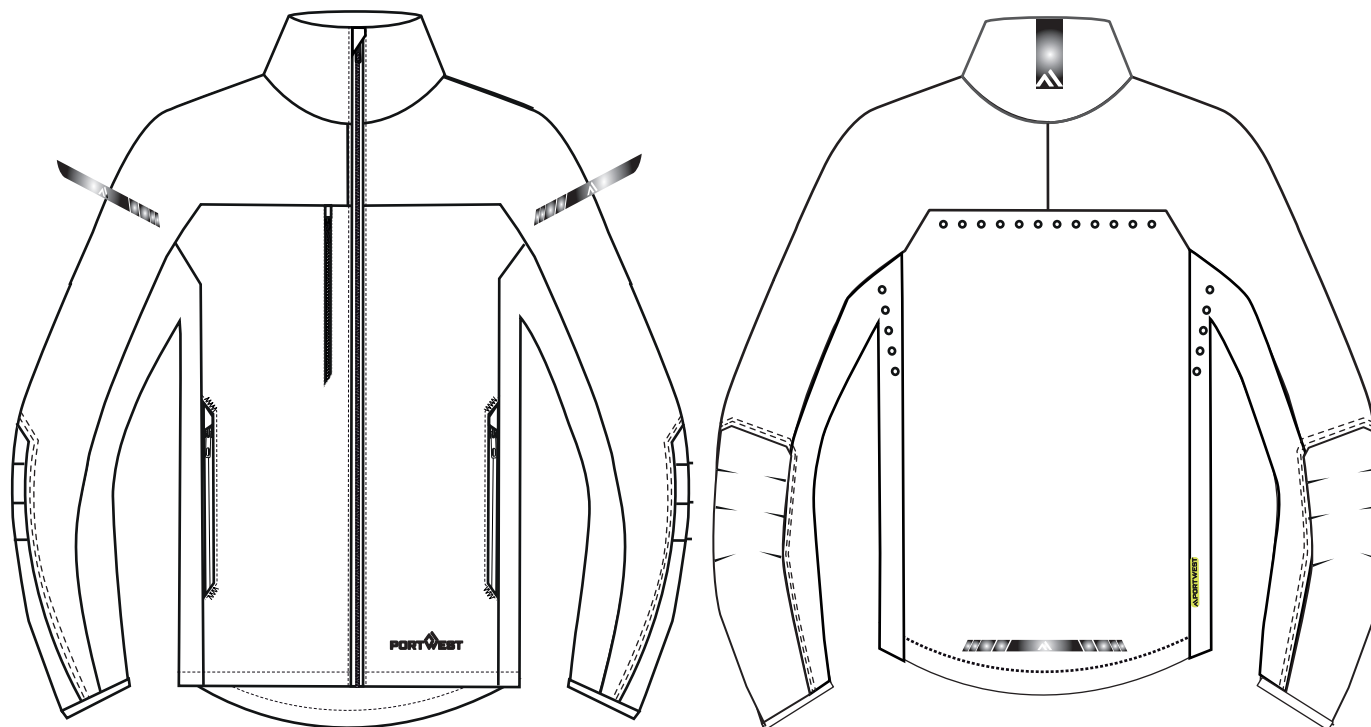

STYLE NO: **EV475** DESCRIPTION: **EV4 Stretch Work Jacket**

Description	S	M	L	XL	XXL	3XL	4XL	5XL
Back Length	73.00	74.00	75.00	77.00	79.00	81.00	83.00	85.00
Chest Width	50.00	54.00	58.00	64.00	68.00	72.00	76.00	82.00
Hem Width - relaxed	50.00	54.00	58.00	64.00	68.00	72.00	76.00	82.00
Sleeve Length - Raglan - Long Sleeve	79.00	81.00	83.00	85.50	87.50	89.50	91.50	94.00