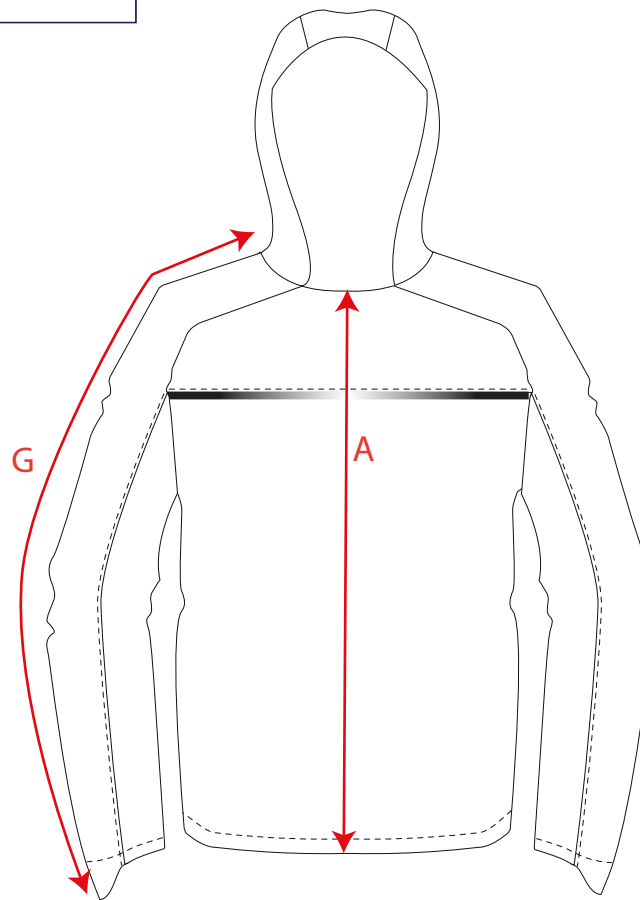

STYLE NO: DX474

DESCRIPTION: DX4 SOFTSHELL

	Size	S	M	L	XL	2XL	3XL
	TO FIT CHEST	92-96	100-104	108-112	116-124	128-132	136-140
A	CENTRE BACK LENGTH (CB NECK TO BACK HEM)	73	74	75	76	77	78
B	½ CHEST / (FULL)	53	57	61	67	71	75
G	RAGLAN SLEEVE LENGTH FROM NECK SEAM @HSP	80	81	82	83	84	85