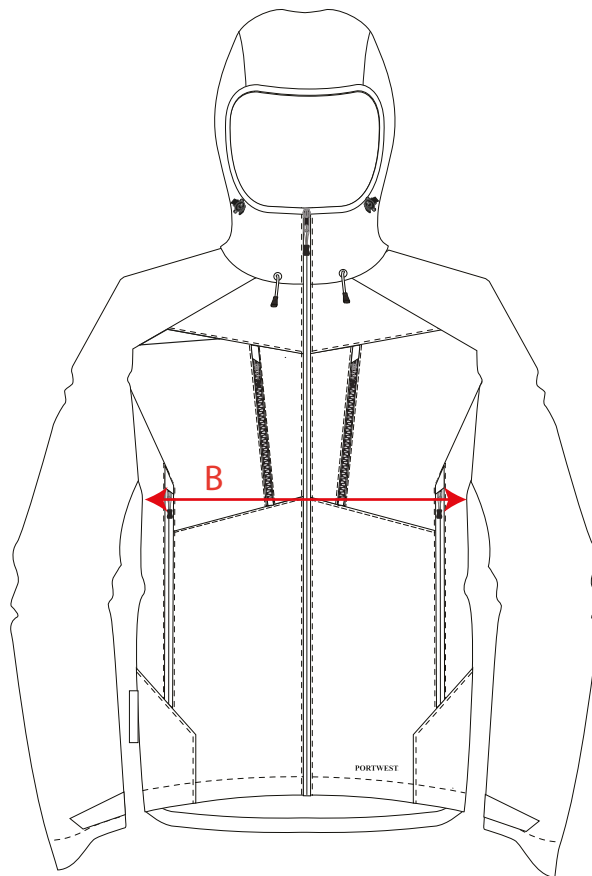

STYLE NO: DX474

DESCRIPTION: DX4 SOFTSHELL

	Size	S	M	L	XL	2XL	3XL
	TO FIT CHEST	92-96	100-104	108-112	116-124	128-132	136-140
A	CENTRE BACK LENGTH (CB NECK TO BACK HEM)	73	74	75	76	77	78
B	½ CHEST / (FULL)	53	57	61	67	71	75
G	RAGLAN SLEEVE LENGTH FROM NECK SEAM @HSP	80	81	82	83	84	85