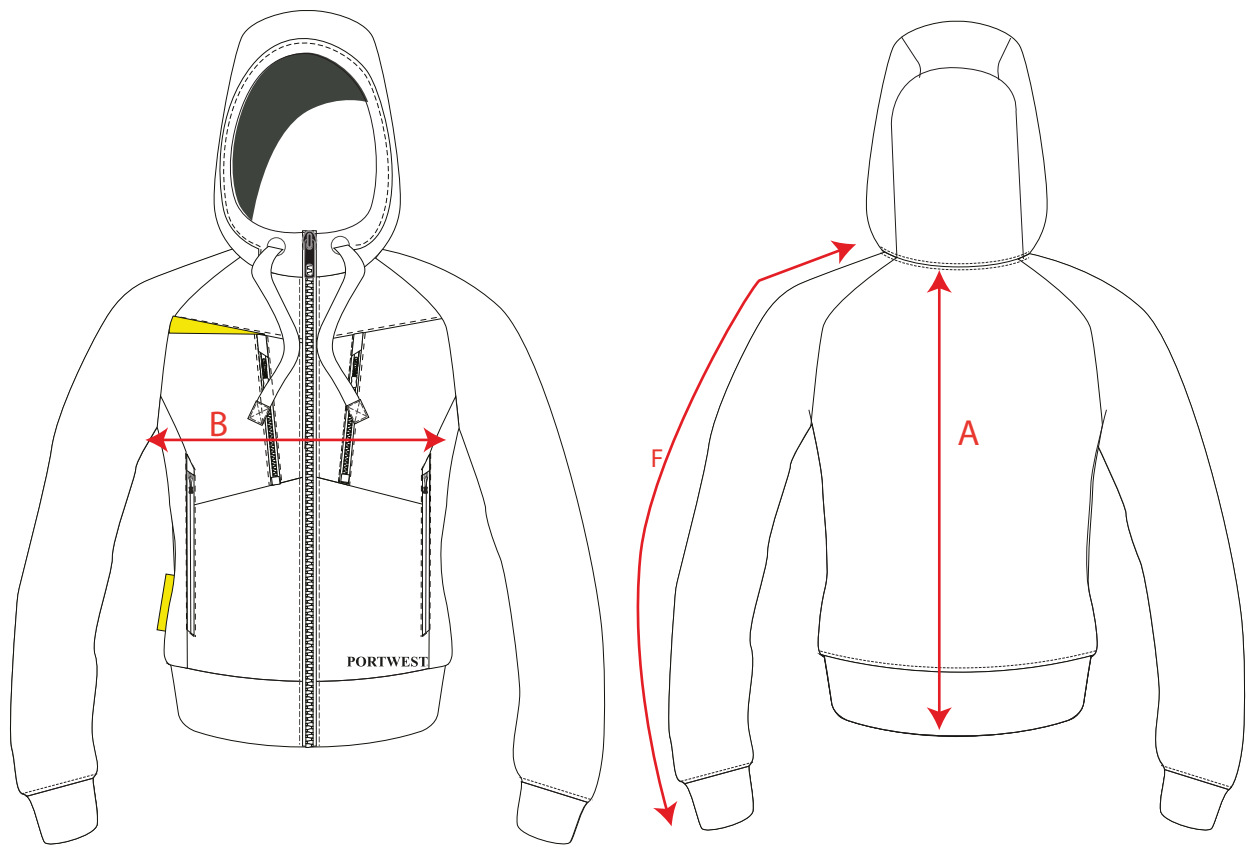

STYLE NO: DX472 DESCRIPTION: DX472 HOODY

Size	S	M	L	XL	2XL	3XL
TO FIT CHEST	92-96	100-104	108-112	116-124	128-132	136-140
A CENTRE BACK LENGTH (CB NECK TO BACK HEM)	70	71	72	73	74	75
B ½ CHEST	49	53	57	63	67	71
F RAGLAN SLEEVE LENGTH FROM N	80	81	82	83	84	85