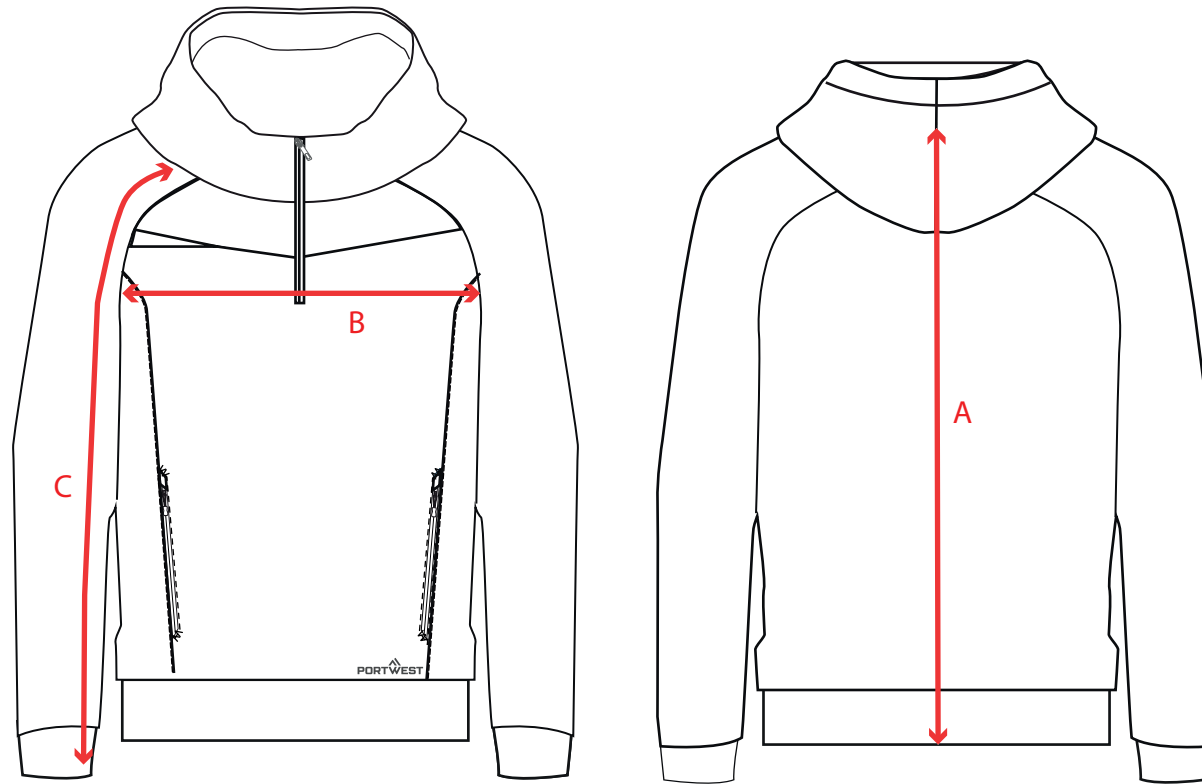

STYLE NO: DX467 DESCRIPTION: DX4 QUARTER ZIP HOODIE

	SIZE	S	M	L	XL	XXL	3XL
	TO FIT CHEST	92-96	100-104	108-112	116-124	128-132	136-140
A	CENTRE BACK LENGTH (CB NECK TO BACK HEM)	70	71	72	73	74	75
B	CHEST WIDTH	49	53	57	63	67	71
C	RAGLAN SLEEVE LENGTH	80	81	82	83	84	85