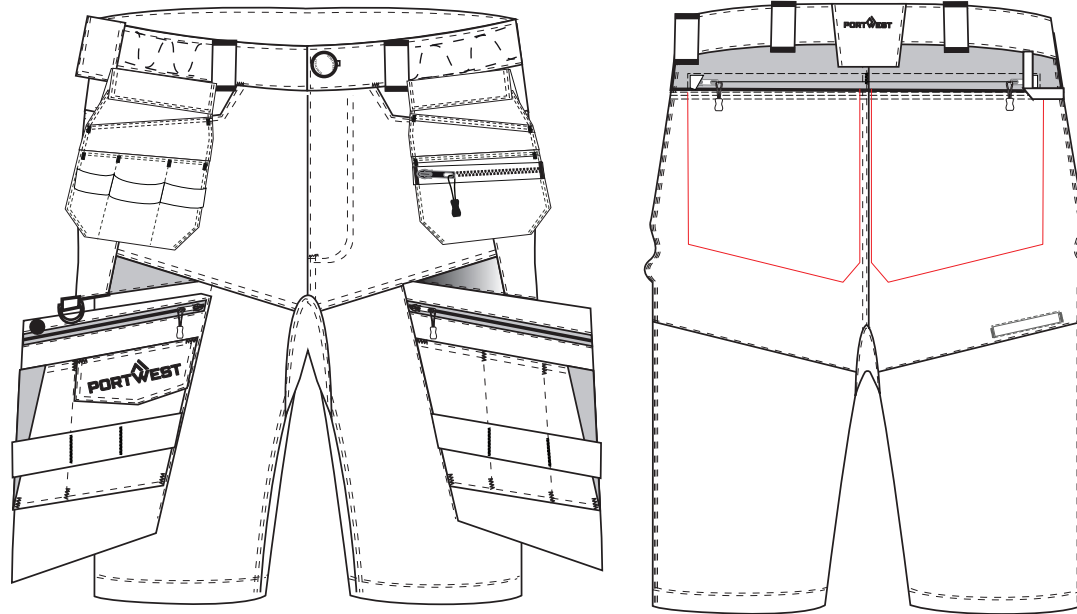

STYLE NO: DX444	DESCRIPTION: DX4 Detachable Hoster Pocket Short
------------------------	--

Description	26	28	30	32	33	34	36	38	40	41	42	44	46	48
Waist relaxed	34.5	37	39.5	42	43.25	44.5	47	49.5	52	53.25	54.5	57	59.5	62
Waist extended	38.5	41	43.5	46	47.25	48.5	51	53.5	56	57.25	58.5	61	63.5	66
Seat	45.5	48	50.5	53	54.3	55.5	58	60.5	63	64.3	65.5	68	70.5	73
Inner Leg Length	30	30	30	30	30	30	30	30	30	30	30	30	30	30