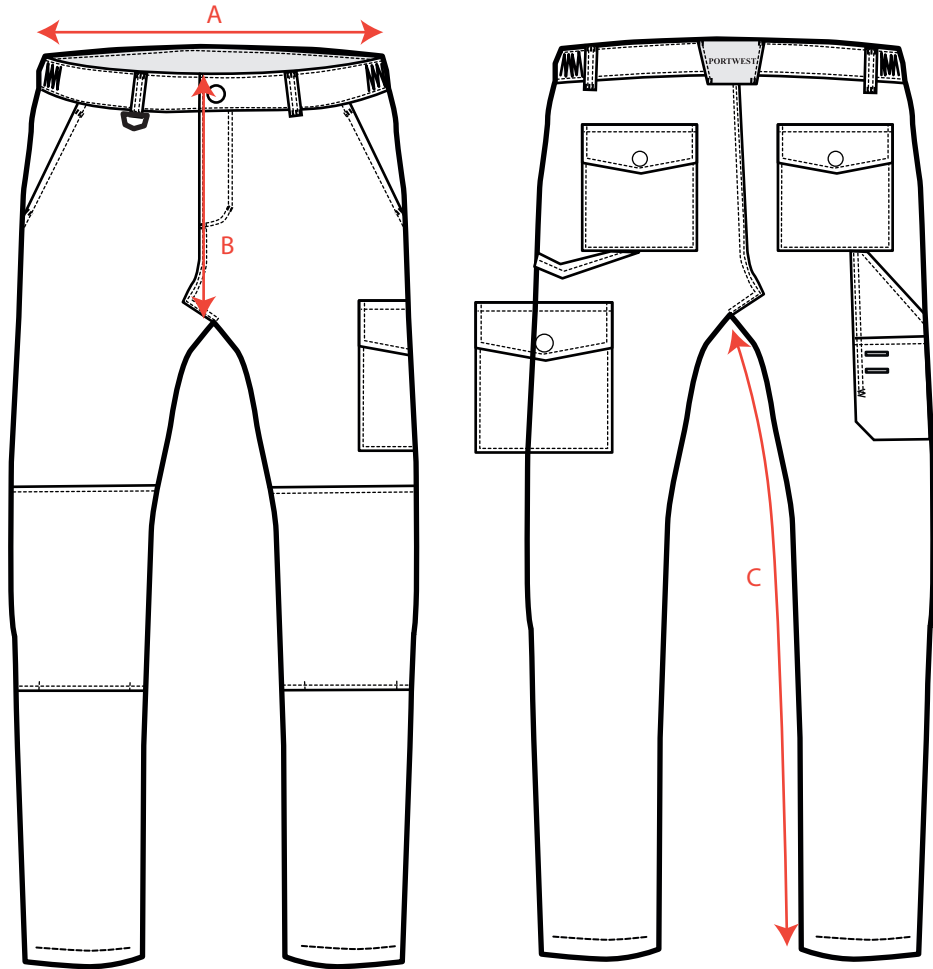

STYLE NO: **CD884** DESCRIPTION: **Super Work Trouser**

DESCRIPTION			28"	30"	32"	33"	34"	36"	38"	40"	41"	42"	44"	46"	48"	50"
Waist, Relaxed	A	cm	71	76	81	84	87	92	97	102	104	107	112	117	122	127
Front Rise, Incl. Waistband	B	cm	27	28	29	29.5	30	31	32	33	33.5	34	35	36	37	38
Inside Leg Regular	C	cm	79	79	79	79	79	79	79	79	79	79	79	79	79	79