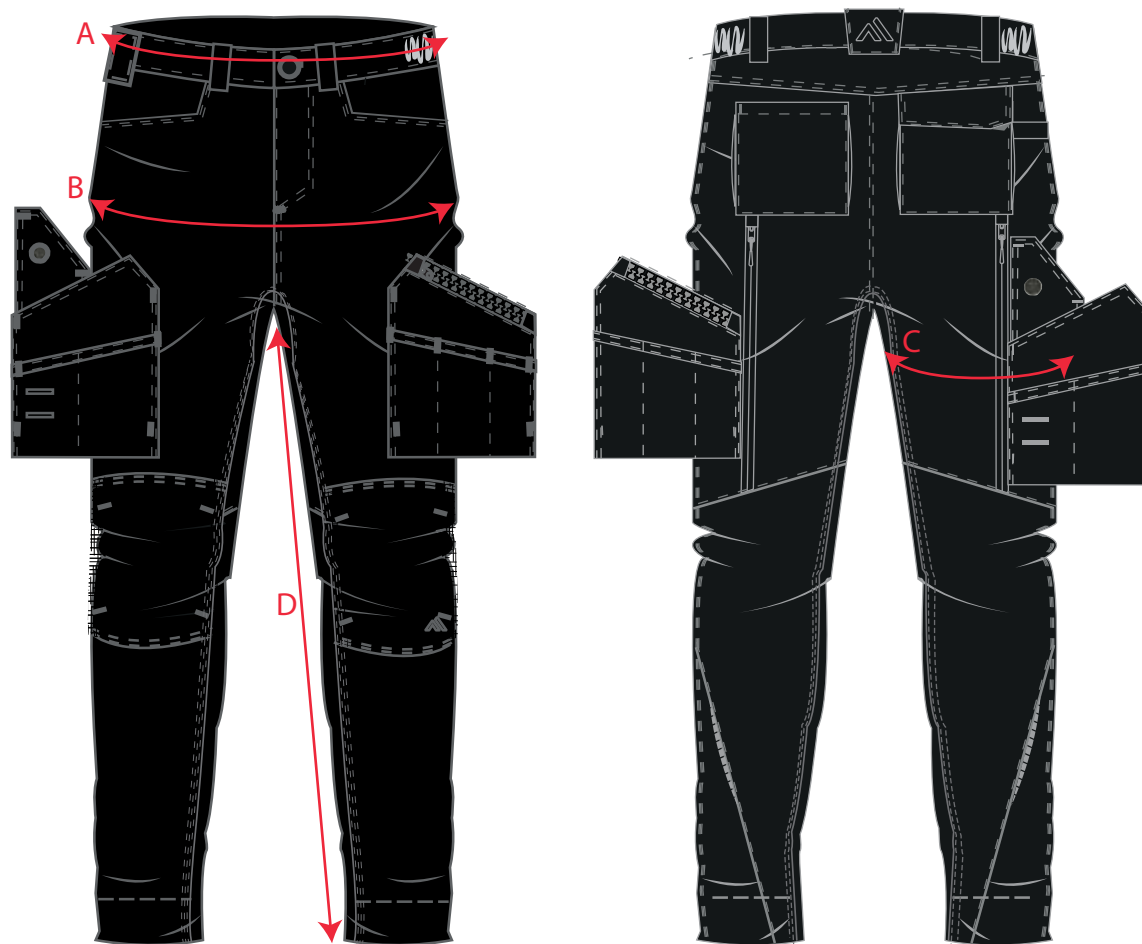

STYLE NO: **CD881** DESCRIPTION: WX2 Eco Stretch Trade Trousers

Dimension (CM)		28	30	32	33	34	36	38	40	41	42	44	46	48
Waist, Relaxed	A	34.50	37.00	39.50	40.75	42.00	44.50	47.00	49.50	50.75	52.00	54.50	57.00	59.50
Seat	B	47.50	50.00	52.50	53.75	55.00	57.50	60.00	62.50	63.75	65.00	67.50	70.00	72.50
Full Thigh	C	53.00	56.00	59.00	60.50	62.00	65.00	68.00	71.00	72.50	74.00	77.00	80.00	83.00
Inside Leg	D	79.00	79.00	79.00	79.00	79.00	79.00	79.00	79.00	79.00	79.00	79.00	79.00	79.00