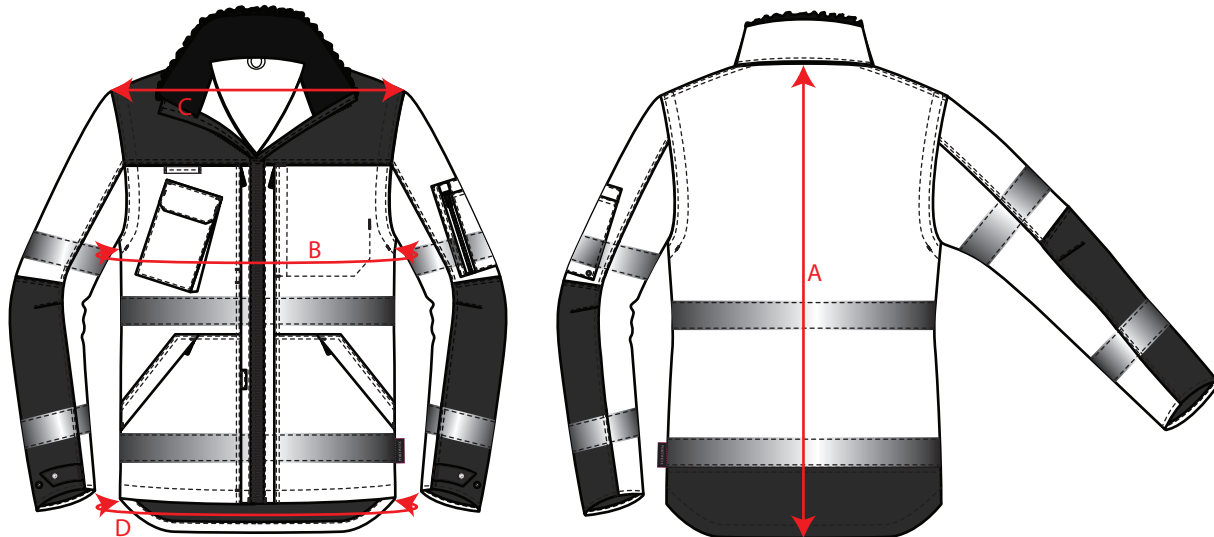

STYLE NO: C469

DESCRIPTION: Pro Hi Vis 3-in-1 Jacket

Colourways

		S	M	L	XL	XXL	3XL
To Fit Chest		92-96	100-104	108-112	116-124	128-132	136-140
CB length (<i>from nape to hem</i>)	A	80	81	82	83.5	84.5	85.5
Chest (<i>2cm below armhole</i>)	B	108	116	124	136	144	152
Shoulder seam to shoulder seam	C	44	46.5	49	52.5	55	57.5
Hem circumference	D	108	116	124	136	144	152